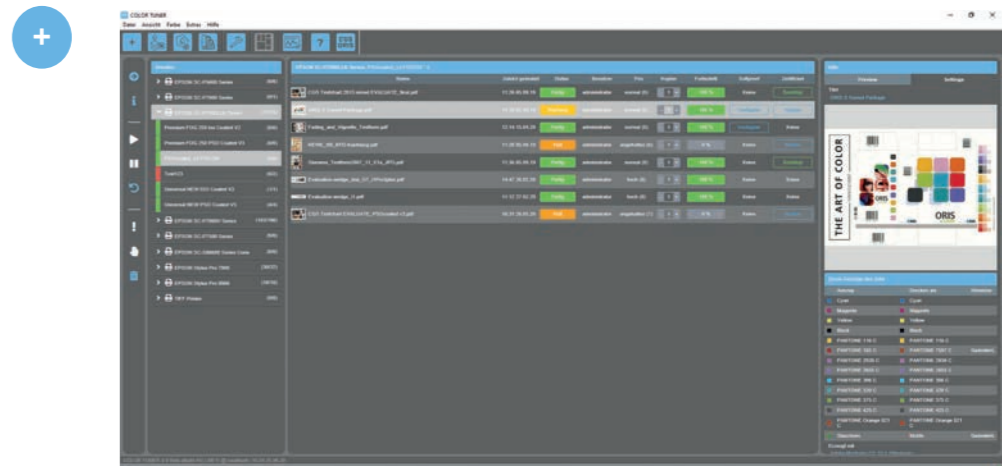

The screenshot shows the main interface of the COLOR TUNER software. At the top left, a 'TOOLBAR' (1) contains various icons for file operations and settings. Below it is the 'CONTROL BAR' (2) which lists printer models and their job counts. The central 'JOB LIST' (3) displays a table of print jobs with columns for Name, Date, Status, User, Priority, Copies, Progress, Softproof, and Certified. The right side features an 'INFO AREA' (4) with a preview of a color chart and a table of color separations.

Name	Zuletzt geändert	Status	Benutzer	Prio	Kopien	Fortschritt	Softproof	Zertifiziert
CGS Testchart 2013 mixed EVALUATE_final.pdf	11.26 05.09.19	Fertig	administrator	normal (0)	- 1 +	100 %	Keine	Bestätigt
ORIS X Gamut Package.pdf	11.28 05.09.19	Warnung	administrator	normal (0)	- 1 +	100 %	Verfügbar	Warten
Fading_and_Vignette_Testform.pdf	12.14 15.04.20	Fertig	administrator	normal (0)	- 1 +	100 %	Verfügbar	Keine
REWE_BB_KFD-Kuehlung.pdf	11.28 05.09.19	Halt	administrator	angehalten (6)	- 1 +	0 %	Keine	Warten
Siemens_Testform2007_11_X1a_JPG.pdf	11.36 05.09.19	Fertig	administrator	normal (0)	- 1 +	100 %	Keine	Bestätigt
Evaluation-wedge_idal_G7_I1Pro3plus.pdf	14.47 26.02.20	Fertig	administrator	hoch (0)	- 1 +	100 %	Keine	Keine
Evaluation-wedge_i1.pdf	11.12 27.02.20	Fertig	administrator	hoch (0)	- 1 +	100 %	Keine	Keine
CGS Testchart EVALUATE_PSOcoated v3.pdf	16.31 26.05.20	Halt	administrator	angehalten (7)	- 1 +	0 %	Keine	Warten

Auszug	Drucken als	Hinweise
Cyan	Cyan	
Magenta	Magenta	
Yellow	Yellow	
Black	Black	
PANTONE 116 C	PANTONE 116 C	
PANTONE 185 C	PANTONE 7597 C	Geändert.
PANTONE 2036 C	PANTONE 2036 C	
PANTONE 2655 C	PANTONE 2655 C	
PANTONE 306 C	PANTONE 306 C	
PANTONE 320 C	PANTONE 320 C	
PANTONE 375 C	PANTONE 375 C	
PANTONE 425 C	PANTONE 425 C	
PANTONE Orange 021 C	PANTONE Orange 021 C	
Stanzform	Nichts	Geändert.

- 5 Optimized simulation of overprinting spot colors
  using spectral data
- 6 Creation of custom test charts
  for every device & size
- 7 Adaption of different paper whites
  to existing profiles
- + Scheduled printing,
  support of new printers &
  measurement devices
  +++